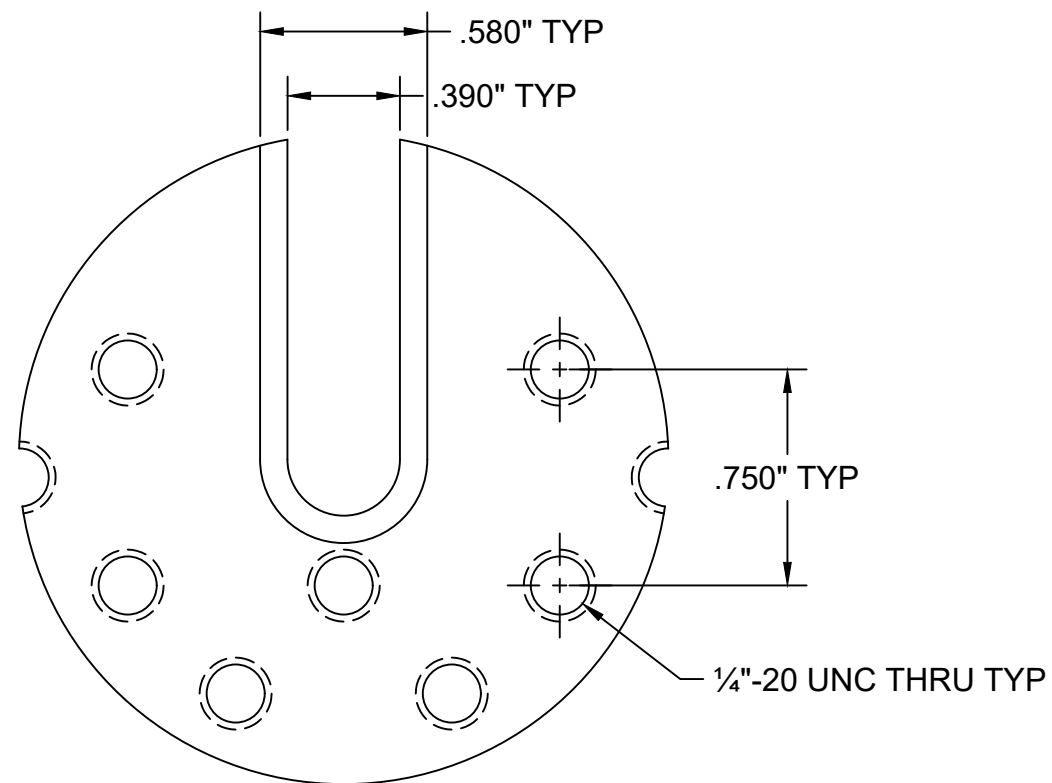

SECTION A-A
SCALE 1:2

DETAIL B
SCALE 3:2

PROJECT			
SMW Fixture Plates			
TITLE			
20" x 6" Fixture Plate			
Unanodized Aluminum			
Universal Plate			
APPROVED	SIZE	CODE	DWG NO
CHECKED	B		1 of 1
DRAWN Alex Pinson	12/4/2019	SCALE 1:2	WEIGHT
			SHEET 1/1
			REV 2