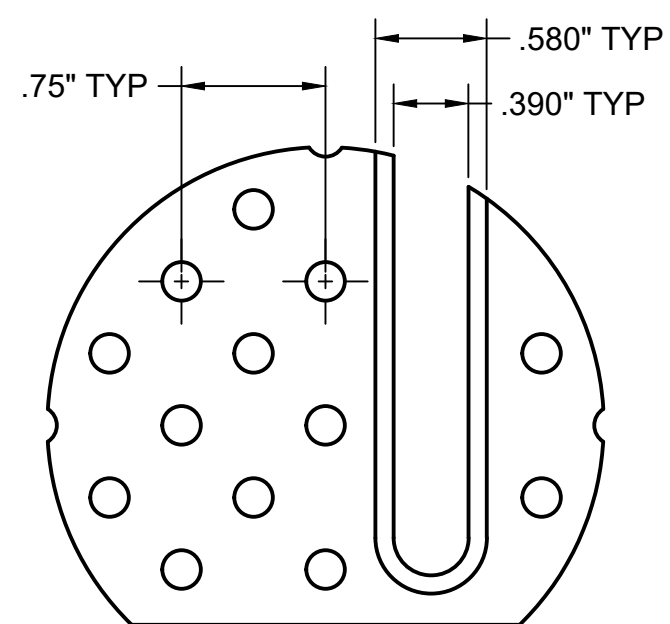

**SECTION A-A**  
**SCALE 1:1.5**

**DETAIL B**  
**SCALE 1:1**

PROJECT			
SMW Fixture Plates			
TITLE			
14" x 4" Fixture Plate Unanodized Aluminum			
APPROVED	SIZE	CODE	DWG NO
CHECKED	B		1 of 1
DRAWN Alex Pinson 12/6/2019	SCALE 1:1.5	WEIGHT	SHEET 1/1
			REV 1