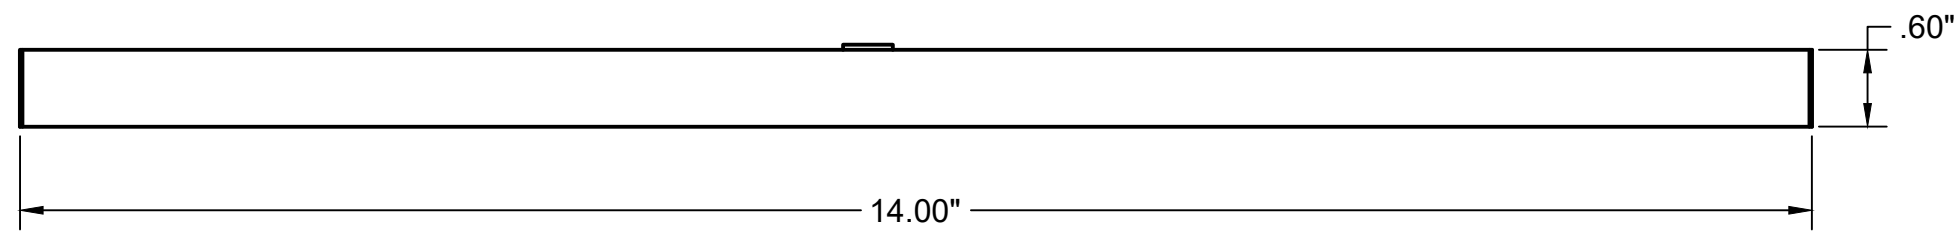

**SECTION A-A**  
**SCALE 1:1.5**

**DETAIL B**  
**SCALE 1:1**

PROJECT			
SMW Fixture Plates			
TITLE			
14" x 4" Fixture Plate Unanodized Aluminum			
APPROVED	SIZE	CODE	DWG NO
CHECKED	B		1 of 1
DRAWN Alex Pinson 12/6/2019	SCALE 1:1.5	WEIGHT	SHEET 1/1
			REV 1