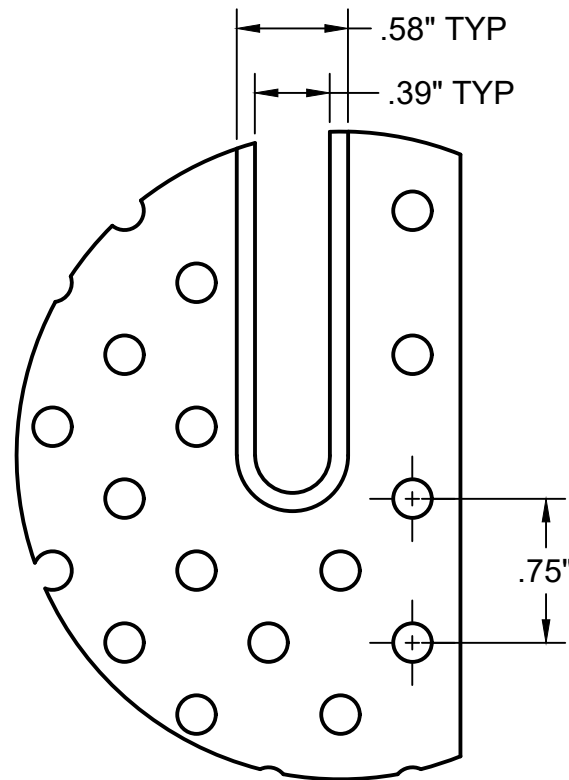

SECTION A-A
SCALE 1:2

DETAIL B
SCALE 1:1

PROJECT			
SMW Fixture Plates			
TITLE			
14" x 6" Fixture Plate Unanodized Aluminum			
APPROVED	SIZE	CODE	DWG NO
CHECKED	B		1 of 1
DRAWN Alex Pinson	12/5/2019	SCALE 1:2	WEIGHT
			SHEET 1/1
			REV 1