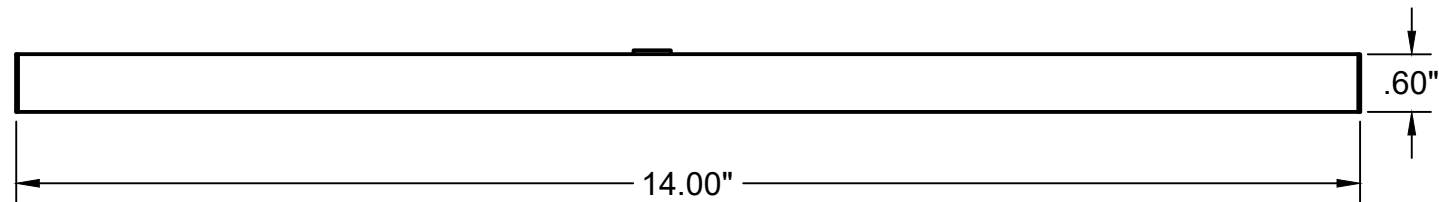

SECTION A-A
SCALE 1:2

DETAIL B
SCALE 1:1

PROJECT			
SMW Fixture Plates			
TITLE			
14" x 6" Fixture Plate Unanodized Aluminum			
APPROVED	SIZE	CODE	DWG NO
CHECKED	B		1 of 1
DRAWN Alex Pinson	12/5/2019	SCALE 1:2	WEIGHT
			SHEET 1/1
			REV 1